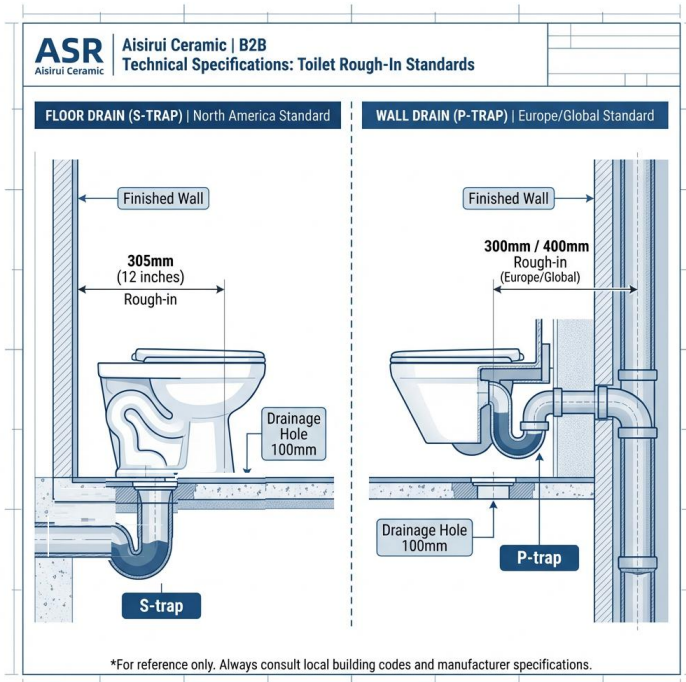

2. Ceramic Basin Dimension Table

Basin Type	Width (mm)	Depth (mm)	Installation Mode
Cabinet Basin	600, 800, 1000, 1200	460, 470, 480	Drop-in / Inset
Thin Edge Basin	400, 500, 600	380, 400, 420	On-counter
Wall-Hung Basin	450, 550, 650	350, 450	Wall-mounted
Art Basin	360, 410, 480	Round / Oval	Above-counter

3. Toilet & Bidet Specifications

Standard Rough-in:

- North America: 12 inches (305mm) - Standard for US projects.
- Europe/Global: 300mm / 400mm - S-trap and P-trap options available.

Drainage & Flushing:

- Drainage Hole: Standard 100mm (4 inches) for seamless installation.
- Flushing Volume: Dual flush 3L/6L or 4.8L (Eco-friendly standards)

4. How to Measure Your Bathroom Sink

1. Measure the Width: From outer edge to outer edge.
2. Measure the Depth: From the wall to the front outer edge.
3. Check the Tap Hole: Standard 35mm diameter for most European and US faucets.
4. Confirm the Drain Size: Standard 45mm (1.75 inches) for pop-up wastes.