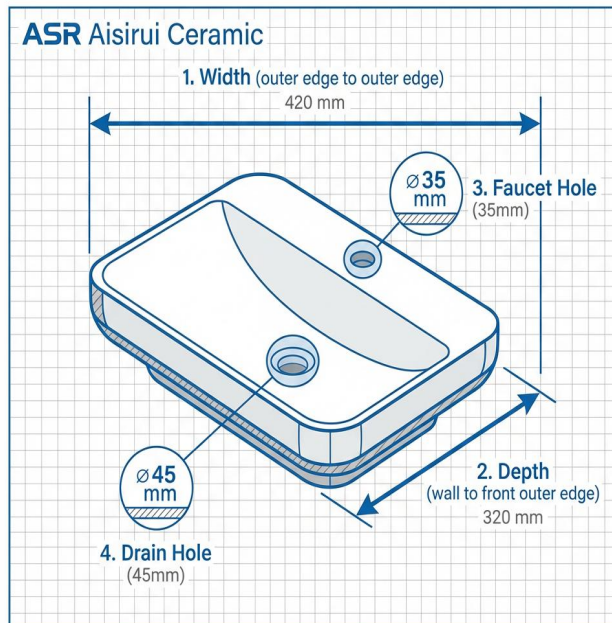

4. How to Measure Your Bathroom Sink

1. Measure the Width: From outer edge to outer edge.
2. Measure the Depth: From the wall to the front outer edge.
3. Check the Tap Hole: Standard 35mm diameter for most European and US faucets.
4. Confirm the Drain Size: Standard 45mm (1.75 inches) for pop-up wastes.

Bathroom Basin Measurement Guide

Technical Specifications and Dimensions

5. Certifications & Quality Control

All ASR products undergo multi-stage inspection from casting to glazing. We are proud to hold the following international certifications:

- **CE Certification** - European Union Compliance
- **CUPC Certification** - North American Standard
- **ISO9001:2008** - Quality Management System

Contact us for bulk orders and project specification support.

Sunny Chang

Email: sunny@asrceramic.com

WhatsApp: +86-13832568734

Website: www.asrceramic.com